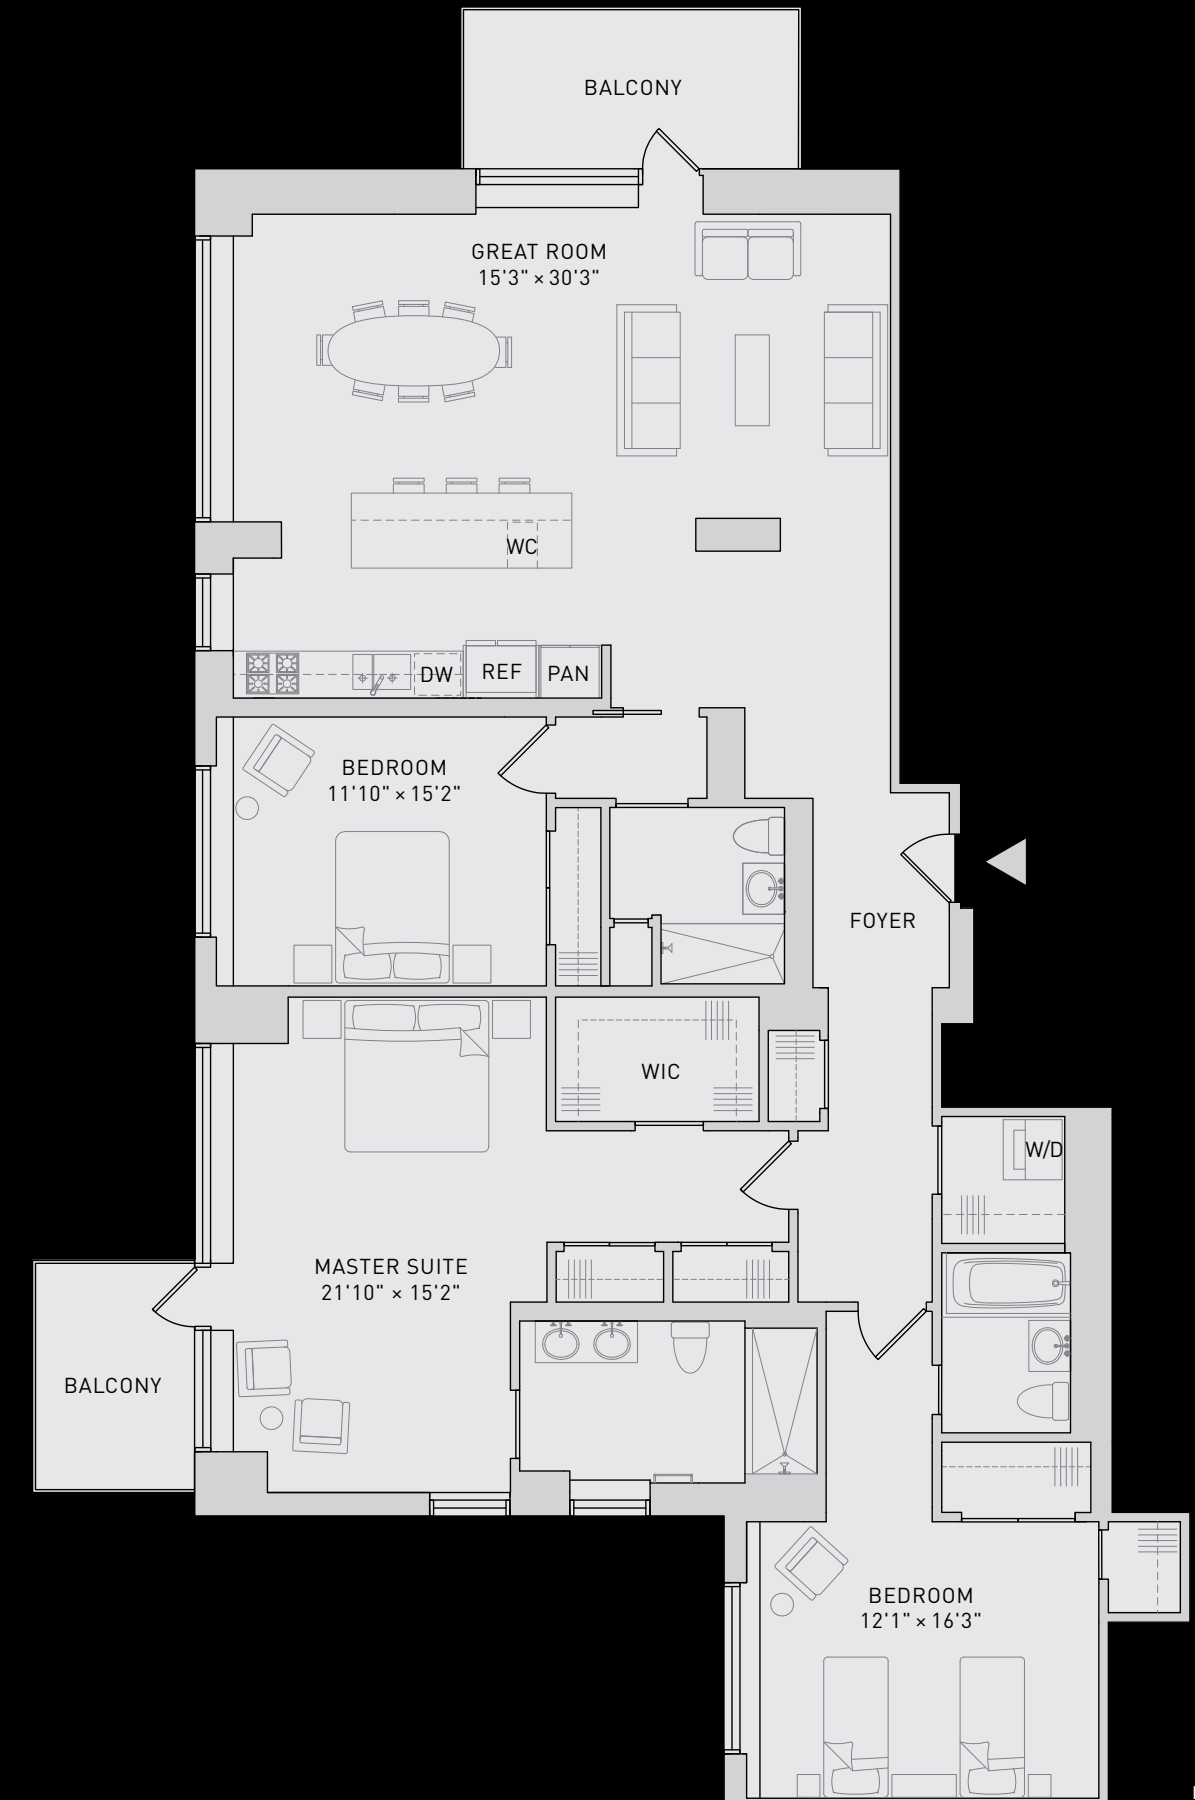

**MODERN
LIVING**

INTERIOR
2,240 SF (208 SM)

EXTERIOR
183 SF (17 SM)

- 3 Bedrooms
- 3 Bathrooms
- 2 Balconies